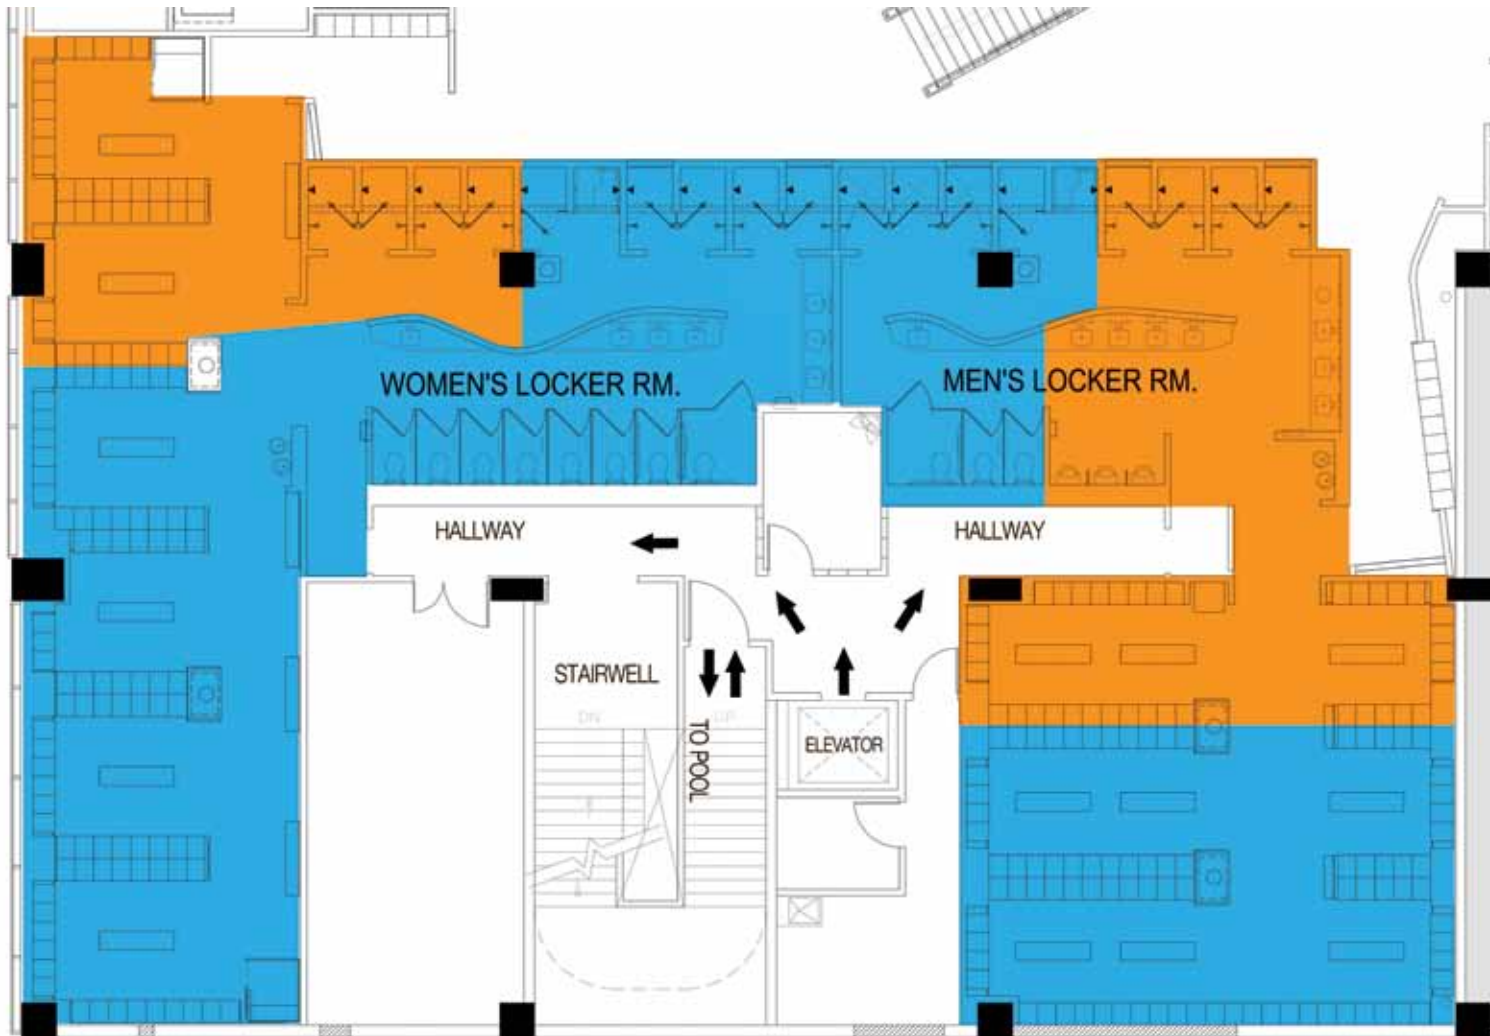

Locker Room Renovation Begins September 7

- **Blue sections** will be completed first. The number of lockers and showers available will be limited, and for women, lower level restroom use will not be available during this time. Restrooms will be available on the mid and upper levels. For men, the urinals will be available during this phase.
- **Orange sections** will begin after blue sections are complete.
- During orange section phase of work, locker rooms will only be accessible through the back entrance - via the hallway off the stairwell/elevator.

All FFC Lincoln Park members will have multi-club access until the locker rooms are completed.